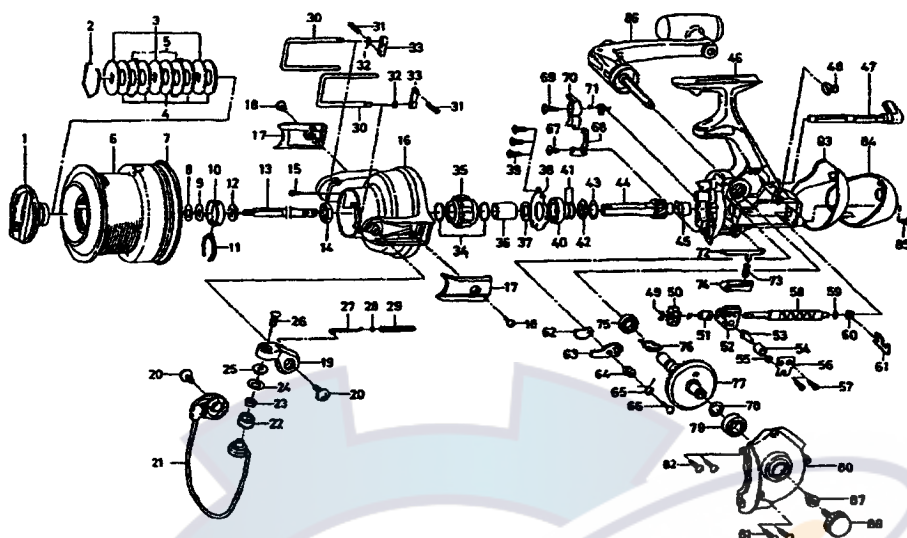

SPINNING REEL

EMBLEM-Z4500A / 5000A / 5500A

Key No.	Parts No.	Parts Name	Key No.	Parts No.	Parts Name
2-7	F88-1801	SPOOL	51	E39-3501	WORM SHAFT BUSH
1	F88-2201	DRAG KNOB	52	F97-2301	OSC SLIDER
2	F88-4001	DRAG WASHER RET	53	E26-4101	OSC PAWL
3	F88-1701	KEY WASHER	54	E26-4201	OSC PAWL BUSH
4	F75-5501	DRAG WASHER	55	375-0801	OSC PAWL WASHER
5	F75-5701	EARED WASHER	56	E26-4301	OSC SLIDER COVER
7	E40-2901	O RING	57	352-1505	OSC SLIDER COVER SCREW
8	E39-9201	SPOOL WASHER A	58	E54-1101	WORM SHAFT
9	F04-3401	SPOOL WASHER B	59	B41-1701	WORM SHAFT WASHER
10	F20-4001	CLICK LEAF SPRING HOLDER	60	E43-6101	WORM SHAFT COLLAR
11	B74-7701	SPOOL CLICK LEAF SPRING	61	E43-6201	WORM SHAFT RET
12	E26-7501	MAIN SHAFT WASHER	62	F87-9701	A/R PAWL PLT
13	F88-0201	MAIN SHAFT	63	F87-9801	A/R PAWL
14	B43-7608	ROTOR NUT	64	E26-2101	A/R PAWL COLLAR
15	E15-7502	ROTOR NUT LOCK SCREW	65	E43-6301	A/R PAWL SPRING A
16	F97-3401	ROTOR	66	B00-9701	A/R PAWL SCREW
17	E43-2811	BAIL SPRING COVER	67	B84-2102	A/R CLAW SCREW
18	E10-7403	BAIL SPRING COVER SCREW	68	F88-0401	A/R CLAW PLT
19	F47-2102	BAIL ARM	69	L06-6501	A/R CLAW SCREW B
20	E00-7603	BAIL ARM SCREW	70	F88-0501	A/R CLAW
21	F88-2301	BAIL	71	F88-0601	A/R CLAW SPRING
22	F45-4902	LINE ROLLER	72	F88-0701	PUSH BUTTON PLT
23	F05-5601	BALL BEARING A	73	F88-0801	PUSH BUTTON SPRING
24	F44-6202	LINE ROLLER WASHER	74	F88-0901	PUSH BUTTON
25	F44-6302	LINE ROLLER COLLAR	75	E45-3901	BALL BEARING C
26	F60-8903	LINE ROLLER SCREW	76	E26-4502	A/R PAWL SPRING B
27	E32-6701	BAIL SPRING SHAFT	77	F43-6101	DRIVE GEAR
28	E31-3901	BAIL SPRING WASHER	78	371-2824	DRIVE GEAR WASHER
29	E44-1301	BAIL SPRING	79	B54-6001	BALL BEARING D
30	E43-1302	LINE GUARD SHAFT	80	F88-0301	SIDE COVER
31	F06-3301	LINE GUARD SPRING	81	B00-9705	SIDE COVER SCREW A
32	B33-9801	LINE GUARD RET	82	B00-9701	SIDE COVER SCREW B
33	E39-6201	LINE GUARD PLT	83	F88-4501	WATER SHIELD
34	F88-1001	ROLLER CLUTCH RET	84	F88-4601	REAR COVER
35	F88-1101	ROLLER CLUTCH	85	E24-8103	REAR COVER SCREW
36	F70-9801	SPACING SLEEVE	86	F88-1301	HANDLE
37	F26-7702	BEARING WASHER	87	F40-9001	HANDLE COLLAR
38	F88-0101	BEARING RET	88	L00-9106	HANDLE LOCK SCREW
39	F21-2201	BEARING RET SCREW			
40	637-6101	BALL BEARING B			
41	372-7607	SPACER			
42	F88-0001	A/R RATCHET			
43	372-7603	PINION WASHER			
44	F87-9901	PINION GEAR			
45	E33-2101	PINION COLLAR			
46	F87-8001	BODY			
47	F88-9501	A/R LEVER			
48	F87-9501	A/R CAM SPRING			
49	320-5901	WORM SHAFT GEAR RET			
50	F43-6301	WORM SHAFT GEAR			